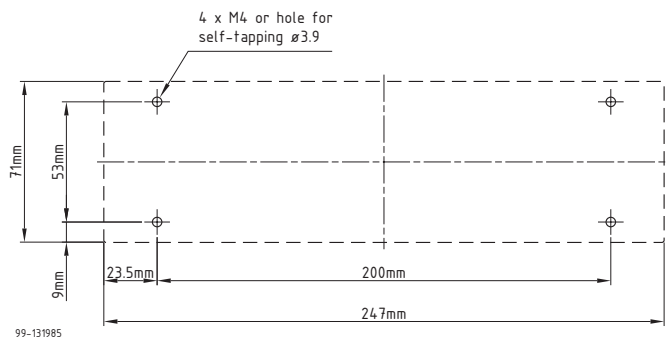

SAILOR 6222 VHF DSC

What's in the box?

What do I need to fit it?

How to install the VHF on desktop and overhead

Dimensions for the SAILOR 6222 VHF DSC

How to install the VHF flush mount

Very important information!

How to install the handset

Drilling plan on desktop and overhead

How to install the SAILOR 6090 Power Converter

Cutout template for flush mounting of the VHF

Scale 1:1

System Configuration - Example