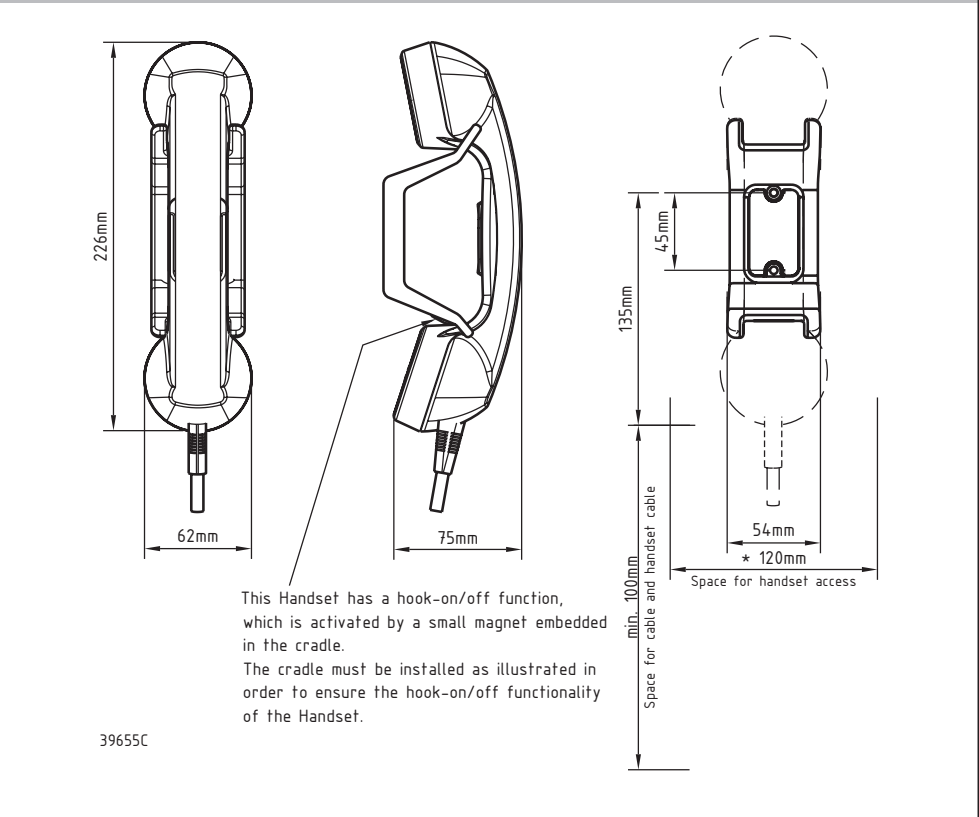

SAILOR 6222 VHF DSC

What's in the box?

What do I need to fit it?

How to install the VHF on desktop and overhead

Dimensions for the SAILOR 6222 VHF DSC

How to install the VHF flush mount

Very important information!

How to install the handset

Drilling plan on desktop and overhead

How to install the SAILOR 6090 Power Converter

Cutout template for flush mounting of the VHF

Scale 1:1

System Configuration - Example