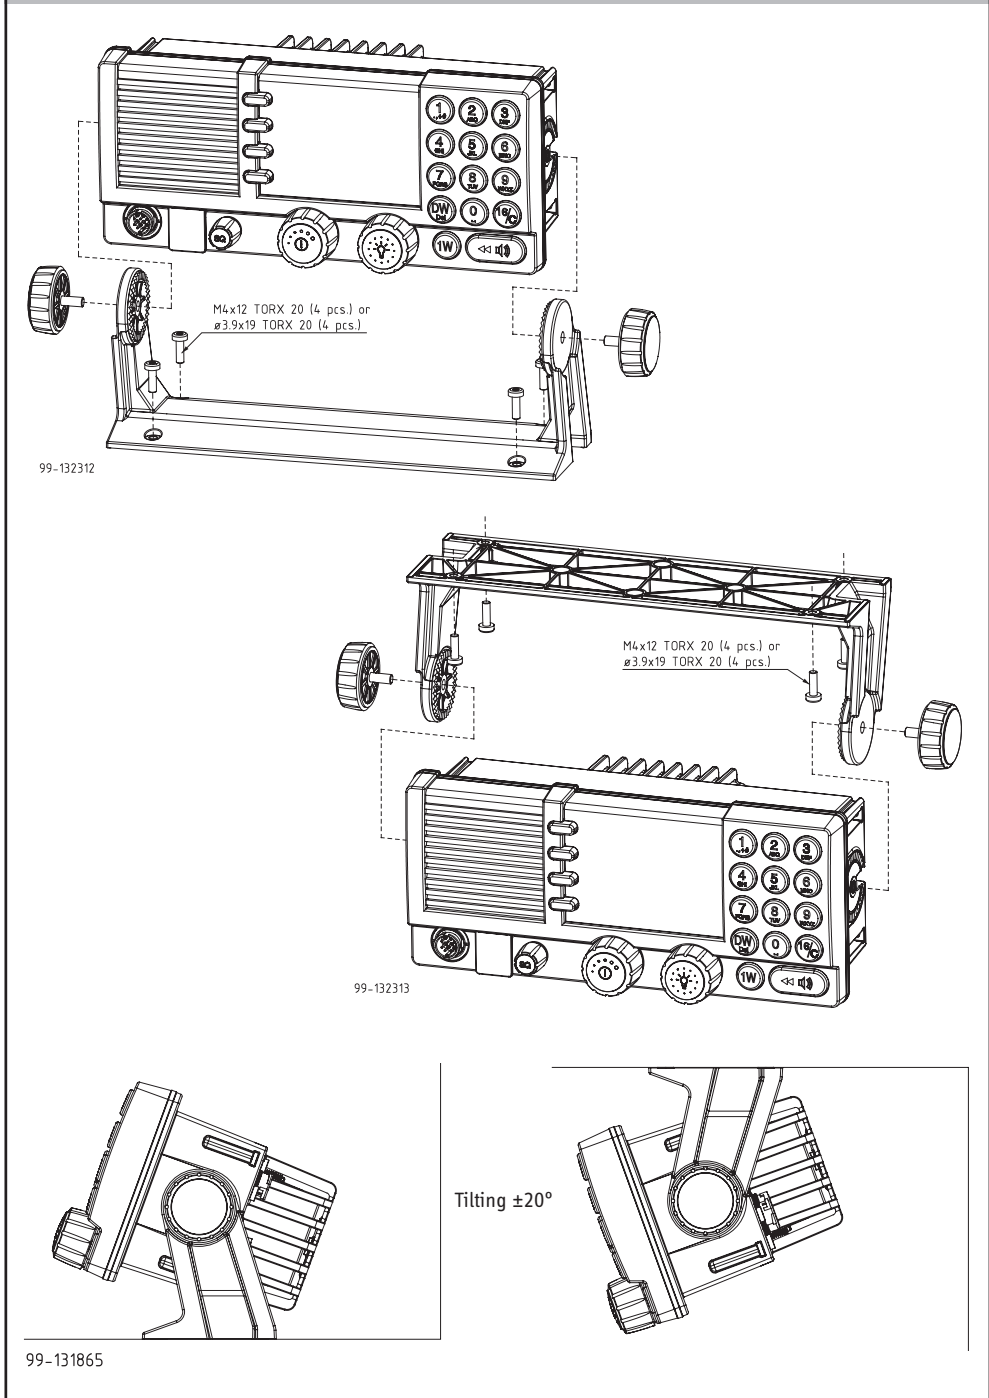

SAILOR 6222 VHF DSC

What's in the box?

What do I need to fit it?

How to install the VHF on desktop and overhead

Dimensions for the SAILOR 6222 VHF DSC

How to install the VHF flush mount

Very important information!

How to install the handset

Drilling plan on desktop and overhead

How to install the SAILOR 6090 Power Converter

Cutout template for flush mounting of the VHF

Scale 1:1

System Configuration - Example