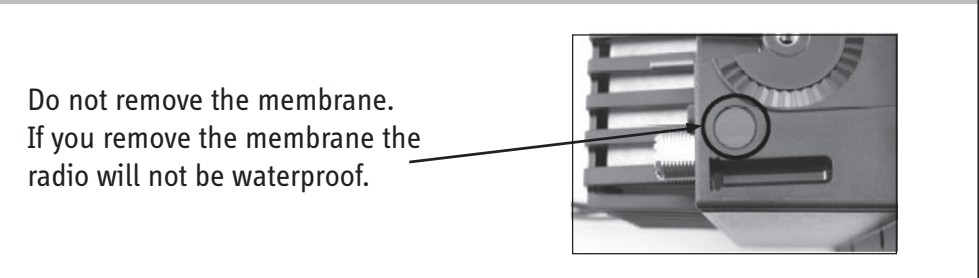

SAILOR 6222 VHF DSC

What's in the box?

What do I need to fit it?

How to install the VHF on desktop and overhead

Dimensions for the SAILOR 6222 VHF DSC

How to install the VHF flush mount

Very important information!