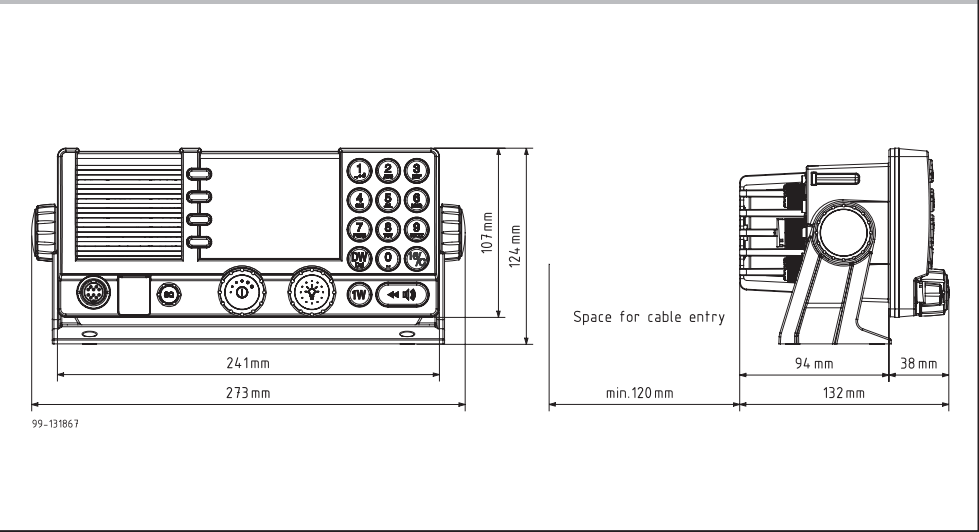

SAILOR 6222 VHF DSC

What's in the box?

What do I need to fit it?

How to install the VHF on desktop and overhead

Dimensions for the SAILOR 6222 VHF DSC

How to install the VHF flush mount

Very important information!

How to install the handset

Drilling plan on desktop and overhead

How to install the SAILOR 6090 Power Converter

Cutout template for flush mounting of the VHF

Scale 1:1

System Configuration - Example