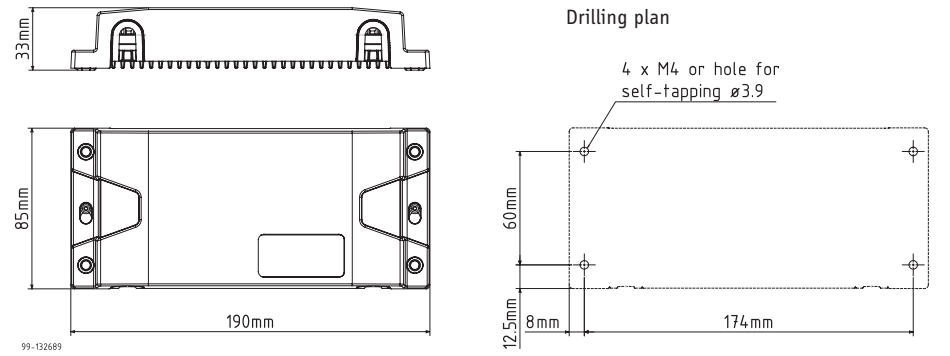

SAILOR 6222 VHF DSC

What's in the box?

What do I need to fit it?

How to install the VHF on desktop and overhead

Dimensions for the SAILOR 6222 VHF DSC

How to install the VHF flush mount

Very important information!

How to install the handset

Drilling plan on desktop and overhead

How to install the SAILOR 6090 Power Converter

Cutout template for flush mounting of the VHF

Scale 1:1

System Configuration - Example