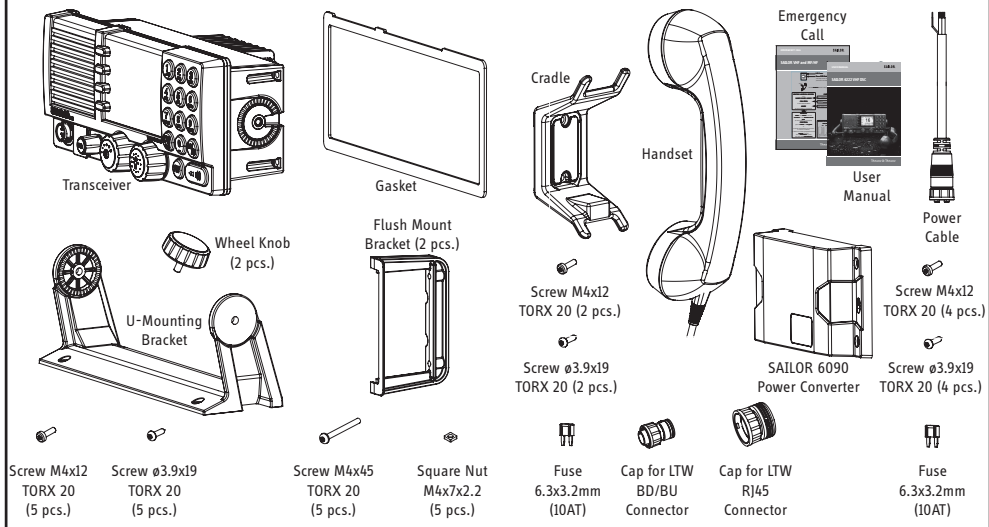

SAILOR 6222 VHF DSC

What's in the box?

What do I need to fit it?

How to install the VHF on desktop and overhead

Dimensions for the SAILOR 6222 VHF DSC

How to install the VHF flush mount

Very important information!

How to install the handset

Drilling plan on desktop and overhead

How to install the SAILOR 6090 Power Converter

Cutout template for flush mounting of the VHF

Scale 1:1

System Configuration - Example