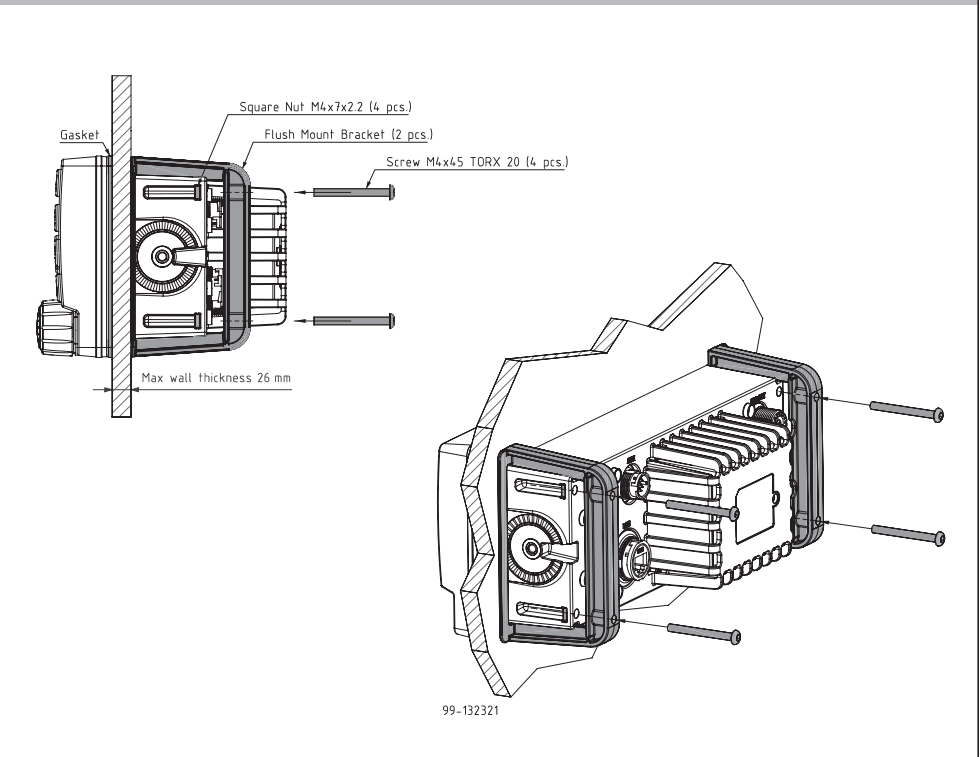

SAILOR 6222 VHF DSC

What's in the box?

What do I need to fit it?

How to install the VHF on desktop and overhead

Dimensions for the SAILOR 6222 VHF DSC

How to install the VHF flush mount

Very important information!

How to install the handset

Drilling plan on desktop and overhead

How to install the SAILOR 6090 Power Converter

Cutout template for flush mounting of the VHF

Scale 1:1

System Configuration - Example