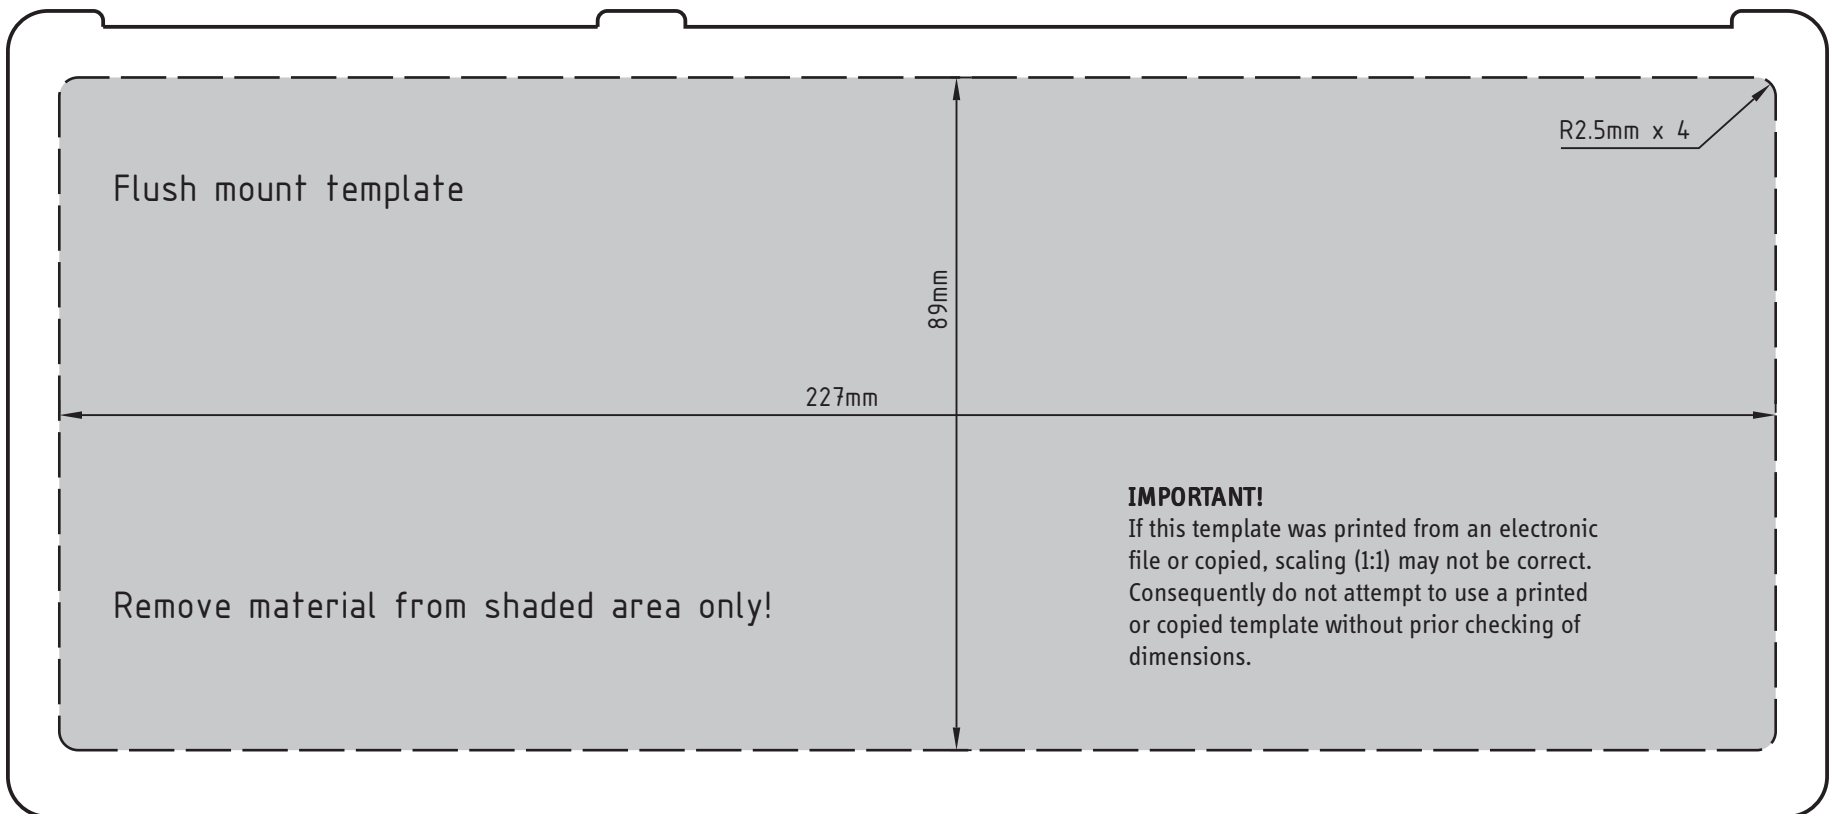

How to install the handset

Drilling plan on desktop and overhead

How to install the SAILOR 6090 Power Converter

Cutout template for flush mounting of the VHF

Scale 1:1

System Configuration - Example