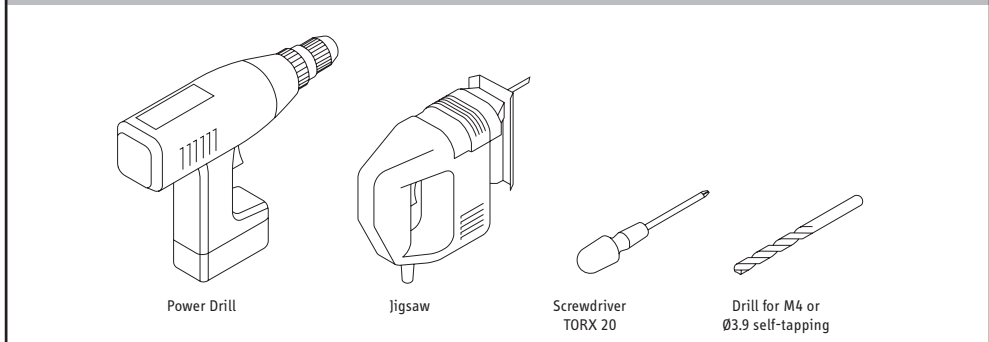

SAILOR 6222 VHF DSC

What's in the box?

What do I need to fit it?

How to install the VHF on desktop and overhead

Dimensions for the SAILOR 6222 VHF DSC

How to install the VHF flush mount

Very important information!

How to install the handset

Drilling plan on desktop and overhead

How to install the SAILOR 6090 Power Converter

Cutout template for flush mounting of the VHF

Scale 1:1

System Configuration - Example